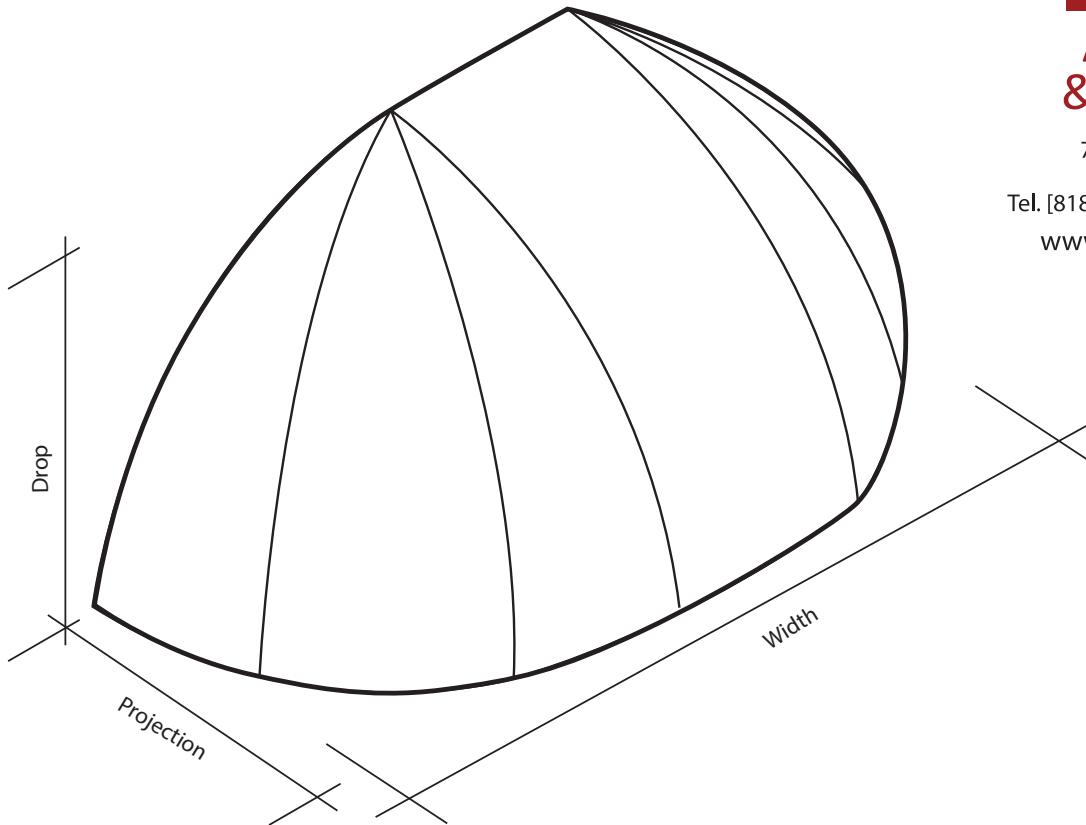

**WORLD OF
AWNINGS
& CANOPIES**

7830 San Fernando Road
Sun Valley, CA 91352
Tel. [818] 767.0095 Fax. [818] 767.0096
www.aworldofawnings.com

Popular Valance Styles

- | | | |
|---|--|---|
| <input type="checkbox"/> Small Wave
 | <input type="checkbox"/> Parisian
 | <input type="checkbox"/> Small Regency
 |
| <input type="checkbox"/> Large Regency
 | <input type="checkbox"/> Ritz
 | <input type="checkbox"/> Egyptian Key
 |
| <input type="checkbox"/> Greek Key
 | <input type="checkbox"/> Continental
 | <input type="checkbox"/> Contemporary
 |
| <input type="checkbox"/> Large Wave
 | <input type="checkbox"/> Roman Key
 | <input type="checkbox"/> Waldorf
 |

Width: _____
 Drop: _____
 Projection: _____
 Valance: _____

Please fill the information and submit it by FAX @ (818) 767-0096

Date:	Phone:	Fax:
Name:		
Company:		
Project:		
Address:		