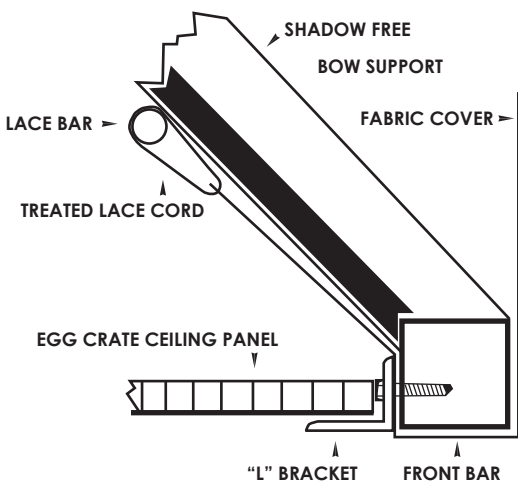

**INSTALLATION CLIPS** MAKE AWNING FRAME INSTALLATION FASTER AND EASIER MADE OF THICK GAUGE GALVANIZED STEEL, THEY ARE AVAILABLE IN ROUND AND SQUARE SHAPES.

**FABRIC ATTACHMENT SYSTEMS**

AWNING FABRIC ARE TENSIONED WRINKLE-FREE TO THE FRAMING WITH A LACE BAR, ALUMINUM RAIL LIP OR STAPLE SYSTEM.

**FRONT BAR DETAIL**

**FRONT BAR FABRIC ATTACHMENT SYSTEM**