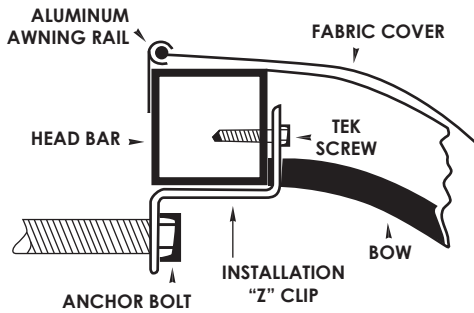

**INSTALLATION CLIPS** MAKE AWNING FRAME INSTALLATION FASTER AND EASIER MADE OF THICK GAUGE GALVANIZED STEEL, THEY ARE AVAILABLE IN ROUND AND SQUARE SHAPES.

**FABRIC ATTACHMENT SYSTEMS**

AWNING FABRIC ARE TENSIONED WRINKLE-FREE TO THE FRAMING WITH A LACE BAR, ALUMINUM RAIL LIP OR STAPLE SYSTEM.

**FRONT BAR DETAIL**

**FRONT BAR FABRIC ATTACHMENT SYSTEM**