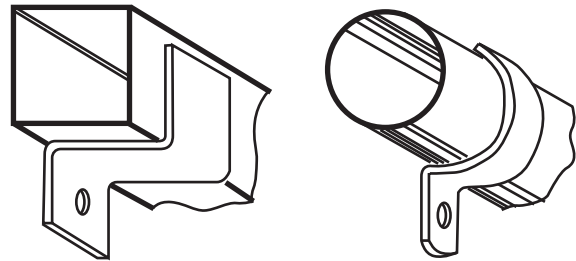

**INSTALLATION CLIPS** MAKE AWNING FRAME INSTALLATION FASTER AND EASIER MADE OF THICK GAUGE GALVANIZED STEEL, THEY ARE AVAILABLE IN ROUND AND SQUARE SHAPES.

**FABRIC ATTACHMENT SYSTEMS**

AWNING FABRIC ARE TENSIONED WRINKLE-FREE TO THE FRAMING WITH A LACE BAR, ALUMINUM RAIL LIP OR STAPLE SYSTEM.

**FRONT BAR DETAIL**

**FRONT BAR FABRIC ATTACHMENT SYSTEM**