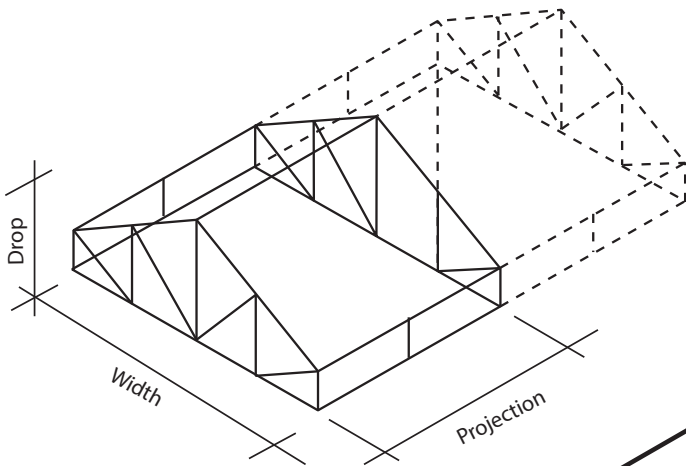

WORLD OF AWNINGS & CANOPIES

7830 San Fernando Road
Sun Valley, CA 91352
Tel. [818] 767.0095 Fax. [818] 767.0096
www.aworldofawnings.com

Popular Valance Styles

- | | | |
|---|--|---|
| <input type="checkbox"/> Small Wave
 | <input type="checkbox"/> Parisian
 | <input type="checkbox"/> Small Regency
 |
| <input type="checkbox"/> Large Regency
 | <input type="checkbox"/> Ritz
 | <input type="checkbox"/> Egyptian Key
 |
| <input type="checkbox"/> Greek Key
 | <input type="checkbox"/> Continental
 | <input type="checkbox"/> Contemporary
 |
| <input type="checkbox"/> Large Wave
 | <input type="checkbox"/> Roman Key
 | <input type="checkbox"/> Waldorf
 |

Width: _____

Drop: _____

Projection: _____

Valance: _____

Please fill the information and submit it by FAX @ (818) 767-0096

Date:	Phone:	Fax:
Name:		
Company:		
Project:		
Address:		