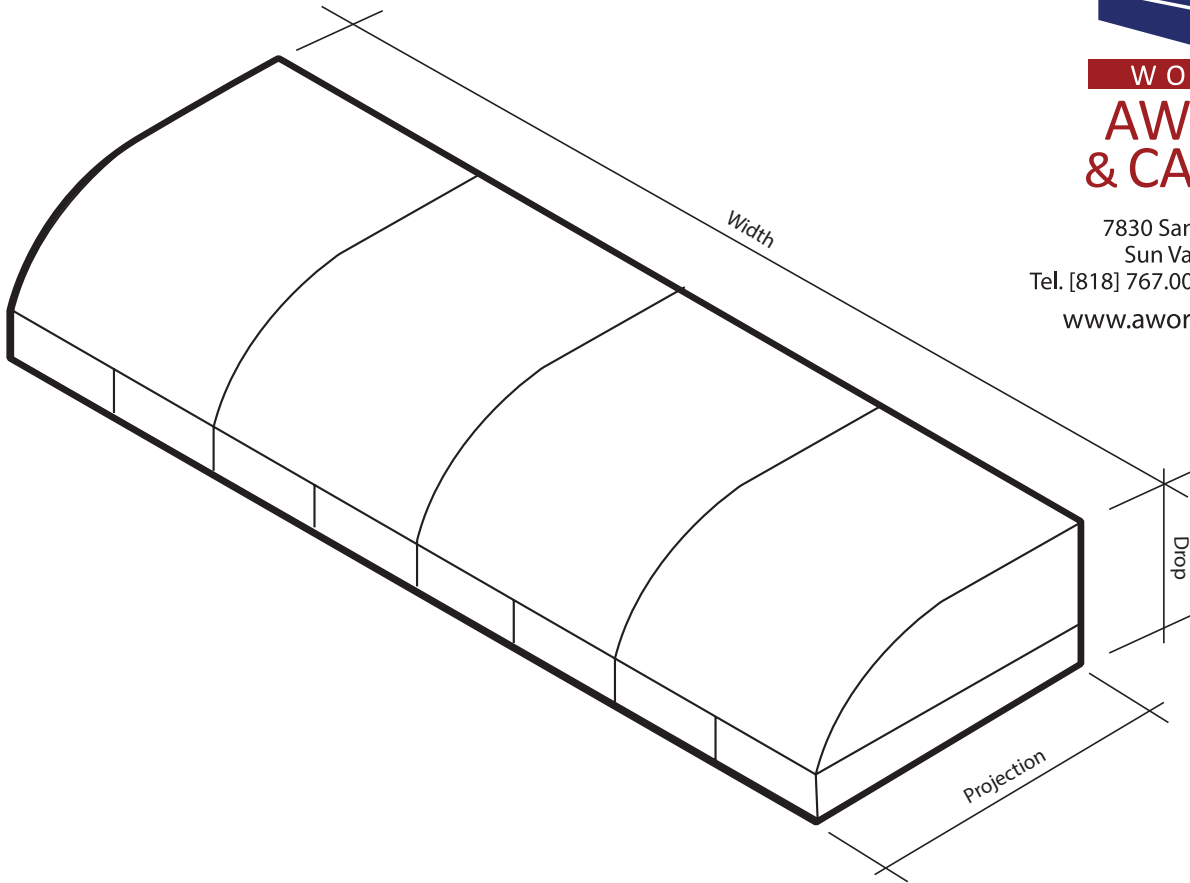

**WORLD OF
AWNINGS
& CANOPIES**

7830 San Fernando Road
Sun Valley, CA 91352
Tel. [818] 767.0095 Fax. [818] 767.0096
www.aworldofawnings.com

Popular Valance Styles

- | | | |
|--|--------------------------------------|--|
| <input type="checkbox"/> Small Wave | <input type="checkbox"/> Parisian | <input type="checkbox"/> Small Regency |
| <input type="checkbox"/> Large Regency | <input type="checkbox"/> Ritz | <input type="checkbox"/> Egyptian Key |
| <input type="checkbox"/> Greek Key | <input type="checkbox"/> Continental | <input type="checkbox"/> Contemporary |
| <input type="checkbox"/> Large Wave | <input type="checkbox"/> Roman Key | <input type="checkbox"/> Waldorf |

Width: _____

Drop: _____

Projection: _____

Valance: _____

Please fill the information and submit it by FAX @ (818) 767-0096

Date:	Phone:	Fax:
Name:		
Company:		
Project:		
Address:		