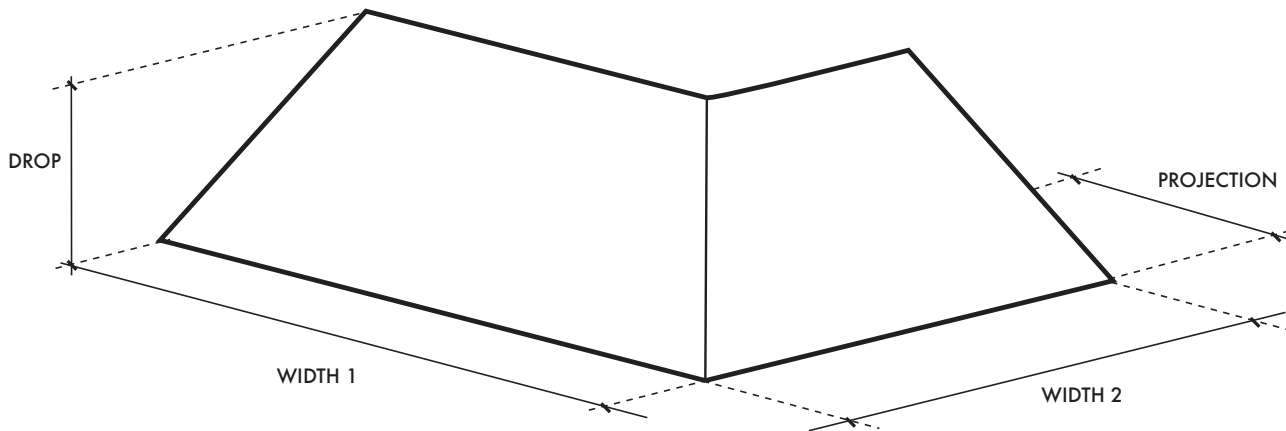

WORLD OF
**AWNINGS
 & CANOPIES**

7830 San Fernando Road
 Sun Valley, CA 91352
 Tel. [818] 767.0095 Fax. [818] 767.0096
 www.aworldofawnings.com

Popular Valance Styles

- | | | |
|--|--------------------------------------|--|
| <input type="checkbox"/> Small Wave | <input type="checkbox"/> Parisian | <input type="checkbox"/> Small Regency |
| <input type="checkbox"/> Large Regency | <input type="checkbox"/> Ritz | <input type="checkbox"/> Egyptian Key |
| <input type="checkbox"/> Greek Key | <input type="checkbox"/> Continental | <input type="checkbox"/> Contemporary |
| <input type="checkbox"/> Large Wave | <input type="checkbox"/> Roman Key | <input type="checkbox"/> Waldorf |

Width 1: _____
 Width 2: _____
 Drop: _____
 Projection: _____
 Valance: _____

Please fill the information and submit it by FAX @ (818) 767-0096

Date:	Phone:	Fax:
Name:		
Company:		
Project:		
Address:		