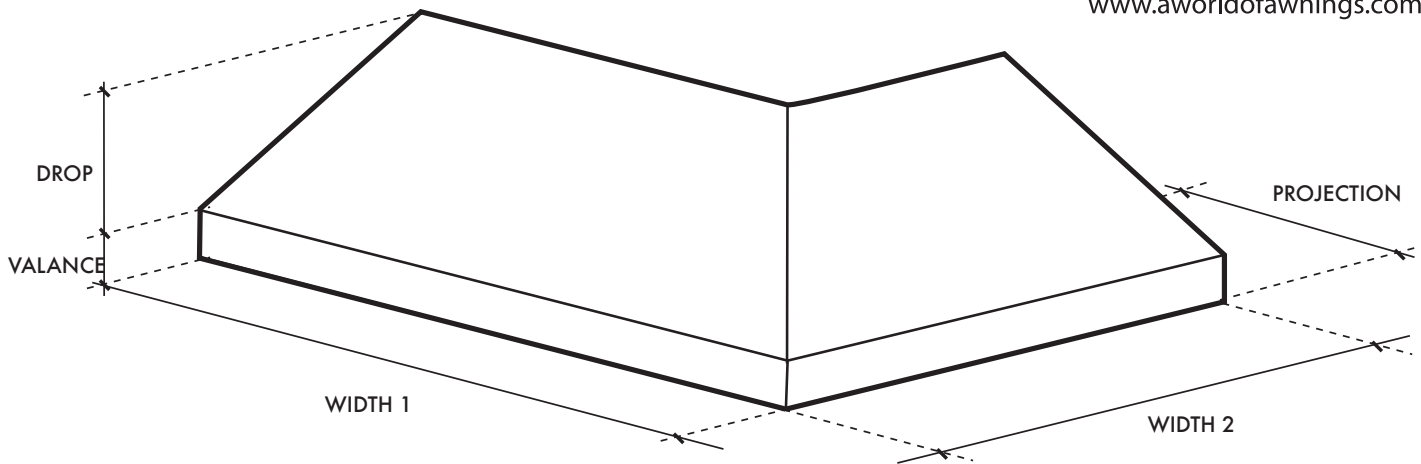

WORLD OF AWNINGS & CANOPIES

7830 San Fernando Road
Sun Valley, CA 91352
Tel. [818] 767.0095 Fax. [818] 767.0096
www.aworldofawnings.com

Popular Valance Styles

- | | | |
|--|--------------------------------------|--|
| <input type="checkbox"/> Small Wave | <input type="checkbox"/> Parisian | <input type="checkbox"/> Small Regency |
| <input type="checkbox"/> Large Regency | <input type="checkbox"/> Ritz | <input type="checkbox"/> Egyptian Key |
| <input type="checkbox"/> Greek Key | <input type="checkbox"/> Continental | <input type="checkbox"/> Contemporary |
| <input type="checkbox"/> Large Wave | <input type="checkbox"/> Roman Key | <input type="checkbox"/> Waldorf |

Width 1: _____

Width 2: _____

Drop: _____

Projection: _____

Valance: _____

Please fill the information and submit it by FAX @ (818) 767-0096

Date:	Phone:	Fax:
Name:		
Company:		
Project:		
Address:		